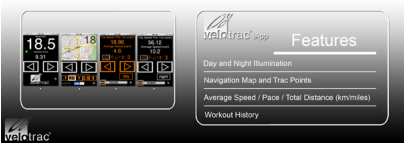

# The Velotrac iApp

Written by Administrator

Monday, 25 May 2009 18:44 - Last Updated Sunday, 23 August 2009 21:23

---

The velotrac app gives uses the iPhone's built in GPS to compute the user's speed, distance traveled, average speed, and peak speed attained during the trip. Additionally, the app displays the user's position on a google maps window.